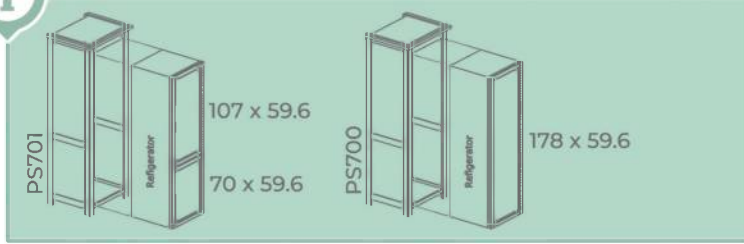

Sink-SQD  
80 x 50 x 20

Sink-SQ  
60 x 50 x 20

# Modular Kitchen

PS706 is equipped as standard with standard metal rails.

**PS706**  
96 x 65 x 220

**PS701**  
80 x 65 x 200

**PS700**  
80 x 65 x 200

PS512  
76 x 65 x 220

PS226  
67 x 50 x 180

PS362  
67 x 50 x 180

PS528  
100 x 50 x 180