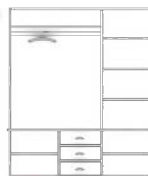

PS492
176 x 59 x 210